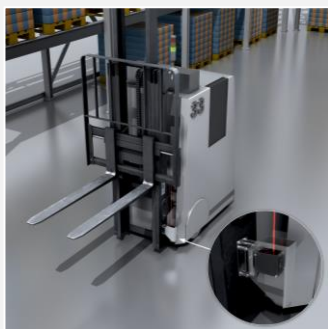

Straightforward implementation
Full-color TFT display and user-friendly menu navigation

Connected
Easy integration and process control with IO-Link plus analog and digital output

Robust housing
Elegant, metal housing with improved outdoor capabilities (IP65 / IP67)

Mobile Transport Systems

Height detection on forklift trucks / AGVs

Industrial Cranes

Vertical positioning of cranes

Machine Tools

Sheet coil uncoiling

Mobile Machines

Aerial ladder / boom positioning