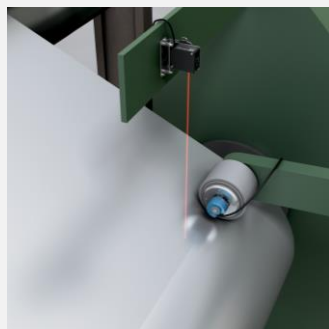

Straightforward implementation
Full-color TFT display and user-friendly menu navigation

Connected
Easy integration and process control with IO-Link plus analog and digital output

Robust housing
Elegant, metal housing with improved outdoor capabilities (IP65 / IP67)

Mobile Transport Systems

Height detection on forklift trucks / AGVs

Industrial Cranes

Vertical positioning of cranes

Machine Tools

Sheet coil uncoiling

Mobile Machines

Aerial ladder / boom positioning